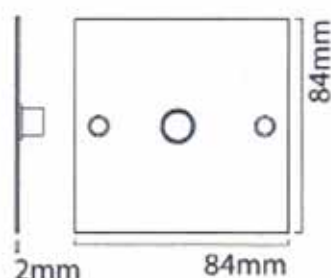

SKK SUPER SWITCH

THE SUPER SWITCH HAS THE SAME LOOK AND FEEL AS THE ULTIMATE SWITCH BUT USES CONVENTIONAL WIRING.

RECTANGLE PLATES

ARCHITRAVE	CODE	SWITCH TYPE	PRICE
3	REC3	DIMMER/PUSH	£195

SQUARE PLATES

ARCHITRAVE	CODE	SWITCH TYPE	PRICE
1	SQ1	DIMMER/PUSH	£119
2	SQ2	DIMMER/PUSH	£159

BIG KNOB PRICES

ARCHITRAVE	CODE	SWITCH TYPE	PRICE
1	SQ1	DIMMER/PUSH	£125
2	SQ2	DIMMER/PUSH	£175
3	REC3	DIMMER/PUSH	£195

SCREW OPTIONS

FLAT HEAD - FLAT TOP
FLAT HEAD - ROUNDED TOP
ALLEN KEY - FLAT TOP

ALL SWITCHES REQUIRE MINIMUM 47MM BACK BOXES, WHICH CAN BE SUPPLIED, IN EITHER PLASTIC OR METAL.

ALL SCREWS ARE AVAILABLE TO MATCH SWITCH PLATE FINISH.

DUE TO BESPOKE BATCH PRODUCTION METHODS, MATCHING FINISHES CANNOT BE GUARANTEED.

ALL PRICES ARE SUBJECT TO NEGOTIATION DEPENDING ON REQUEST AND ORDER SIZE.