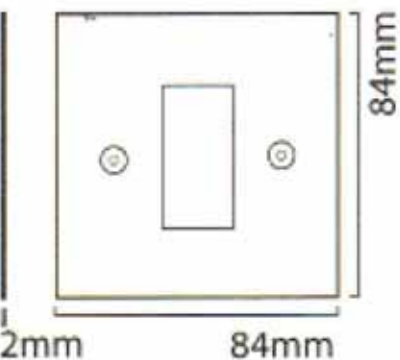

TELE / RJ45

CODE	PRICE	DESCRIPTION
TEL 1	£109	TELEPHONE SOCKET
DAT 1	£109	DATA SOCKET