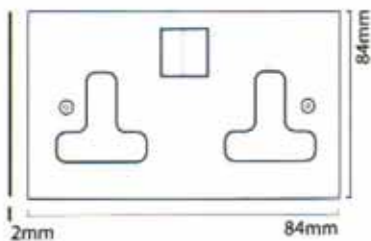

SKK SOCKETS

TWIN

CODE	PRICE	DESCRIPTION
TWIN 13	£145	TWIN 13 AMP SOCKET