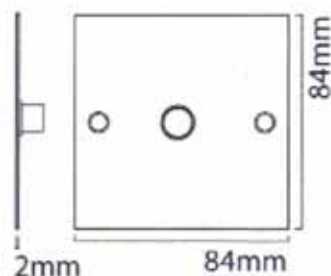

SKK SUPER SWITCH

THE SUPER SWITCH HAS THE SAME LOOK AND FEEL AS THE ULTIMATE SWITCH BUT USES CONVENTIONAL WIRING.

RECTANGLE PLATES

ARCHITRAVE	CODE	SWITCH TYPE	PRICE
3	REC3	DIMMER/PUSH	£195

SQUARE PLATES

ARCHITRAVE	CODE	SWITCH TYPE	PRICE
1	SQ1	DIMMER/PUSH	£119
2	SQ2	DIMMER/PUSH	£159

BIG KNOB PRICES

ARCHITRAVE	CODE	SWITCH TYPE	PRICE
1	SQ1	DIMMER/PUSH	£125
2	SQ2	DIMMER/PUSH	£175
3	REC3	DIMMER/PUSH	£195

SCREW OPTIONS

FLAT HEAD - FLAT TOP
FLAT HEAD - ROUNDED TOP
ALLEN KEY - FLAT TOP

ALL SWITCHES REQUIRE MINIMUM 47MM BACK BOXES, WHICH CAN BE SUPPLIED, IN EITHER PLASTIC OR METAL.

ALL SCREWS ARE AVAILABLE TO MATCH SWITCH PLATE FINISH.

DUE TO BESPOKE BATCH PRODUCTION METHODS, MATCHING FINISHES CANNOT BE GUARANTEED.

ALL PRICES ARE SUBJECT TO NEGOTIATION DEPENDING ON REQUEST AND ORDER SIZE.