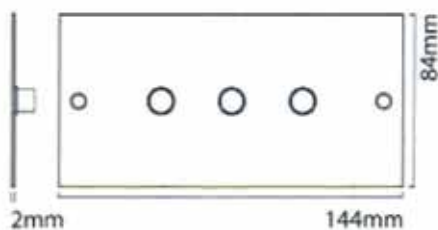

SKK SUPER SWITCH

THE SUPER SWITCH HAS THE SAME LOOK AND FEEL AS THE ULTIMATE SWITCH BUT USES CONVENTIONAL WIRING.

RECTANGLE PLATES

ARCHITRAVE	CODE	SWITCH TYPE	PRICE
3	REC3	DIMMER/PUSH	£195