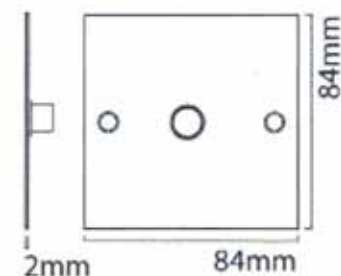

## RECTANGLE PLATES

ARCHITRAVE	CODE	SWITCH TYPE	PRICE
3	REC3	DIMMER/PUSH	£195
4	REC4	DIMMER/PUSH	£215
6	REC6	DIMMER/PUSH	£275
8	REC8	DIMMER/PUSH	£339