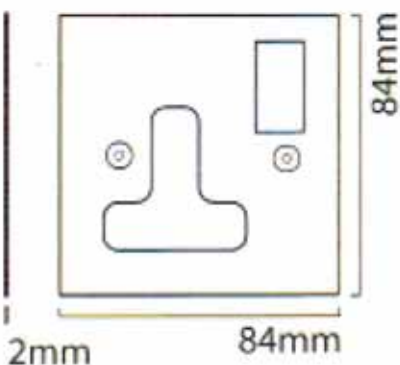

SINGLE

CODE	PRICE	DESCRIPTION
SIN 13	£109	SINGLE 13 AMP SOCKET
SIN 5	£109	SINGLE 5 AMP SOCKET