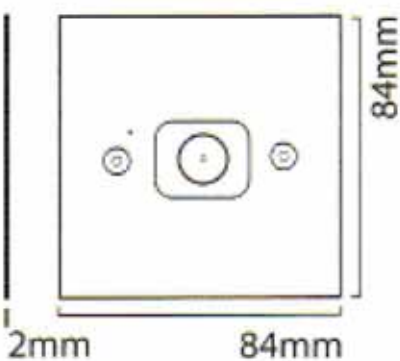

TELEVISION

CODE	PRICE	DESCRIPTION
RJ 1	£129	SINGLE TV SOCKET

ALL PRICES ARE SUBJECT TO NEGOTIATION DEPENDING ON REQUEST AND ORDER SIZE.