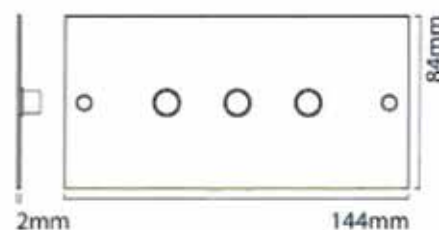

SKK SUPER SWITCH

THE SUPER SWITCH HAS THE SAME LOOK AND FEEL AS THE ULTIMATE SWITCH BUT USES CONVENTIONAL WIRING.

RECTANGLE PLATES

ARCHITRAVE	CODE	SWITCH TYPE	PRICE
3	REC3	DIMMER/PUSH	£195

SQUARE PLATES

ARCHITRAVE	CODE	SWITCH TYPE	PRICE
1	SQ1	DIMMER/PUSH	£119
2	SQ2	DIMMER/PUSH	£159

BIG KNOB PRICES

ARCHITRAVE	CODE	SWITCH TYPE	PRICE
1	SQ1	DIMMER/PUSH	£125
2	SQ2	DIMMER/PUSH	£175
3	REC3	DIMMER/PUSH	£195

SCREW OPTIONS

FLAT HEAD - FLAT TOP
FLAT HEAD - ROUNDED TOP
ALLEN KEY - FLAT TOP

ALL SWITCHES REQUIRE MINIMUM 47MM BACK BOXES, WHICH CAN BE SUPPLIED, IN EITHER PLASTIC OR METAL.

ALL SCREWS ARE AVAILABLE TO MATCH SWITCH PLATE FINISH.

DUE TO BESPOKE BATCH PRODUCTION METHODS, MATCHING FINISHES CANNOT BE GUARANTEED.

ALL PRICES ARE SUBJECT TO NEGOTIATION DEPENDING ON REQUEST AND ORDER SIZE.