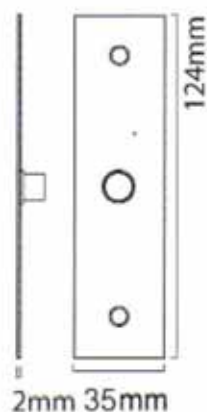

## RECTANGLE PLATES

ARCHITRAVE	CODE	SWITCH TYPE	PRICE
3	REC3	DIMMER/PUSH	£195
4	REC4	DIMMER/PUSH	£215
6	REC6	DIMMER/PUSH	£275
8	REC8	DIMMER/PUSH	£339