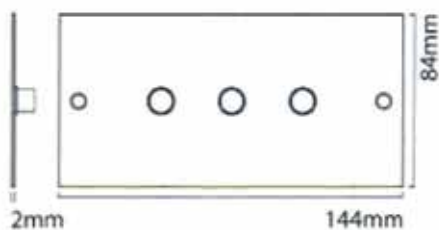

## RECTANGLE PLATES

ARCHITRAVE	CODE	SWITCH TYPE	PRICE
3	REC3	DIMMER/PUSH	£195
4	REC4	DIMMER/PUSH	£215
6	REC6	DIMMER/PUSH	£275
8	REC8	DIMMER/PUSH	£339