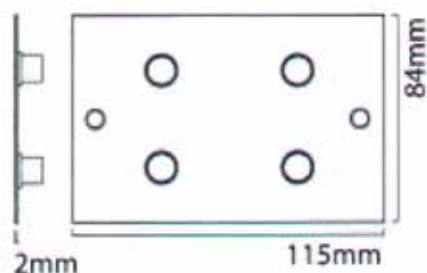

## RECTANGLE PLATES

ARCHITRAVE	CODE	SWITCH TYPE	PRICE
3	REC3	DIMMER/PUSH	£195
4	REC4	DIMMER/PUSH	£215
6	REC6	DIMMER/PUSH	£275
8	REC8	DIMMER/PUSH	£339