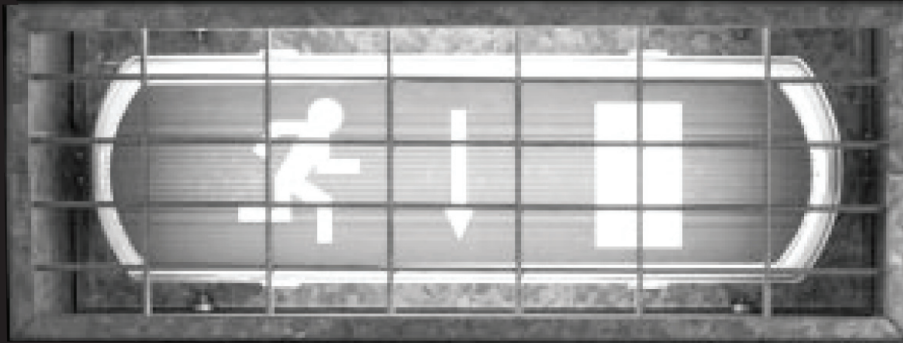

EMERGENCY EXIT

This is an emergency light fitting housed in a galvanised steel protective box. The lamp is a T5 fluorescent and the fitting includes an integral 3 hour battery pack.

Code	ES8
Wattage/Voltage	8w/240v
Lamp	8w Fluorescent
Material	Galvanised Steel
Weight	3500g
Design	SKK
Price	£155 + VAT